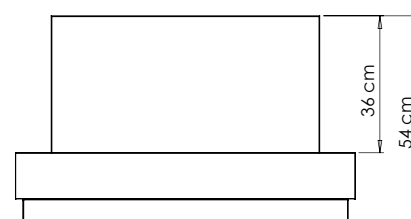

### Dimensions:

Weight: 40 kg

Design: Kjell Thomsen