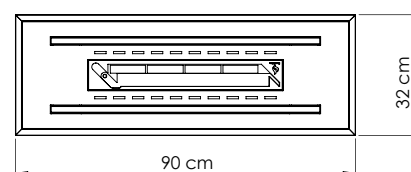

### Dimensions:

Weight: 40 kg

Design: Kjell Thomsen