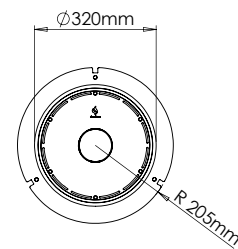

Burning duration:

One filling of bioethanol will burn 3-6 hours depending on weather conditions.