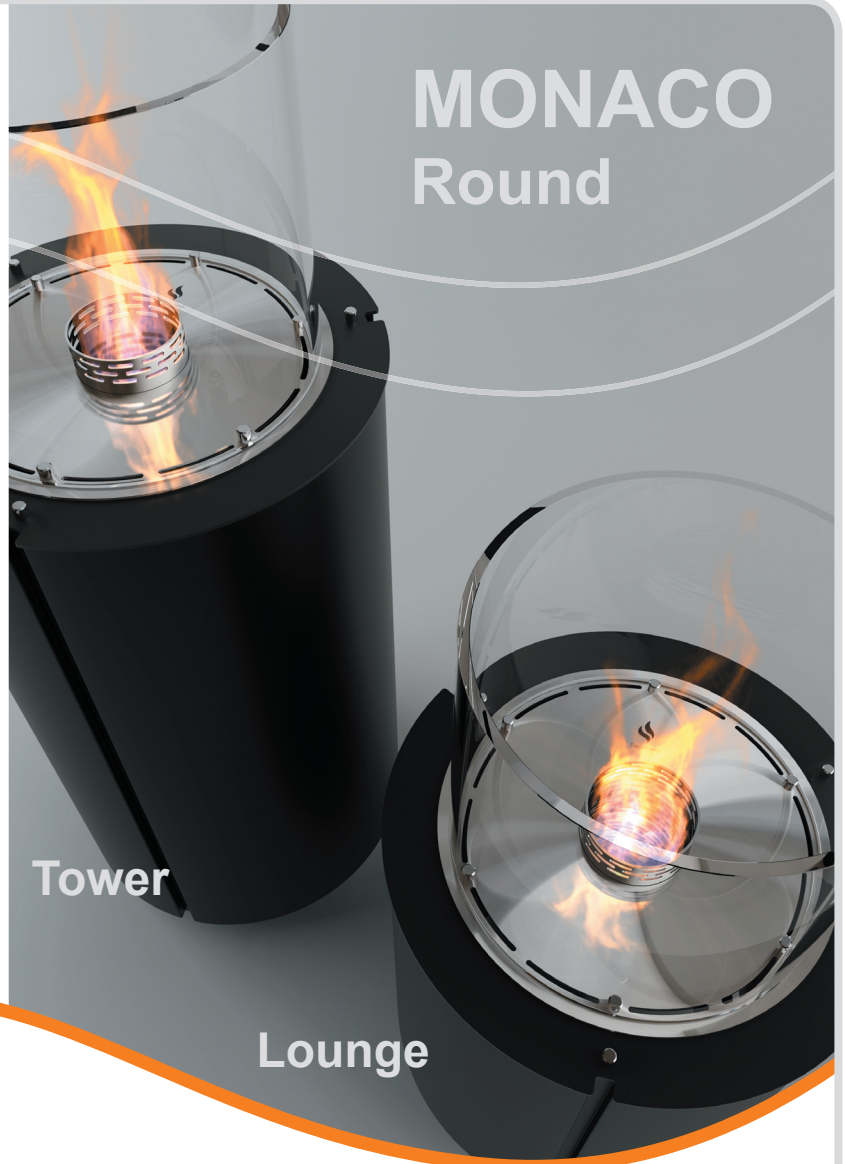

MONACO Round

MONACO ROUND Tower & Lounge

Monaco is an all new outdoor series of bioethanol fires from DecoFlame.

The decoflame® Monaco series has been designed by Kjell Thomsen to add the cosiness and wild romantic of an open fire to long summer nights in your garden, on your terrace or in your conservatory. The Monaco Round comes in two heights and is available in black, white and brushed stainless steel as standard. Small wheels for easy relocation are available as option.

The patented decoflame® burner is made of brushed stainless steel and is encased by a hardened glass cylinder of 8mm thickness.

Specifications

Materials:

Glass, steel and stainless steel.

Finishes:

Brushed stainless, and powder-coated steel.

Burner volume:

1.25 litres of bioethanol. Use only bioethanol for decoflame® fireplaces.

Heat efficiency:

1.5 - 3.0 kW

Burning duration:

One filling of bioethanol will burn 3-6 hours depending on weather conditions.