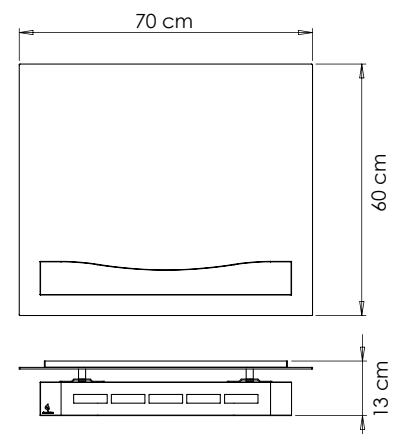

Burning duration:

One filling of bioethanol will burn in average 4-8 hours depending on the air flow in the room.